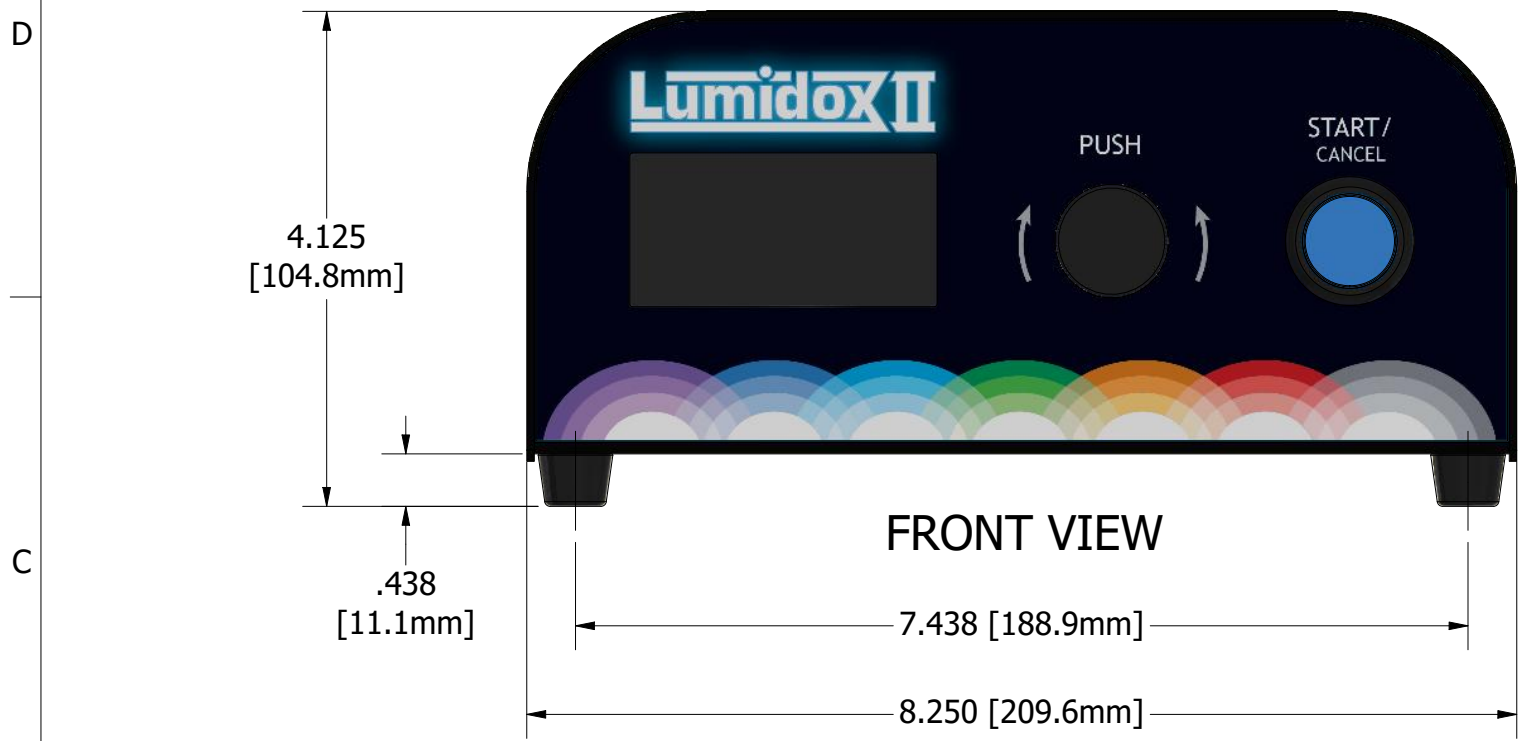

REVISION HISTORY			
REV	DESCRIPTION	DATE	APPROVED
1A	INITIAL RELEASE	1/15/2021	ENGINEERING
1B	SEE ENGINEERING	1/15/2021	ENGINEERING

DRAWN Matt Dabrowski email engineering@analytical-sales.com	1/15/2021	ANALYTICAL SALES & SERVICES, INC © 2021	
BREAK ALL EDGES		TITLE lumidoxII_controller_rev1b_PUBLIC	
Tolerance (Unless Noted): .XXX = ± .005 .XX = ± .015 Angular ± 2°		SIZE B	REV 1B
SCALE 5 : 8		SHEET 1 OF 1	