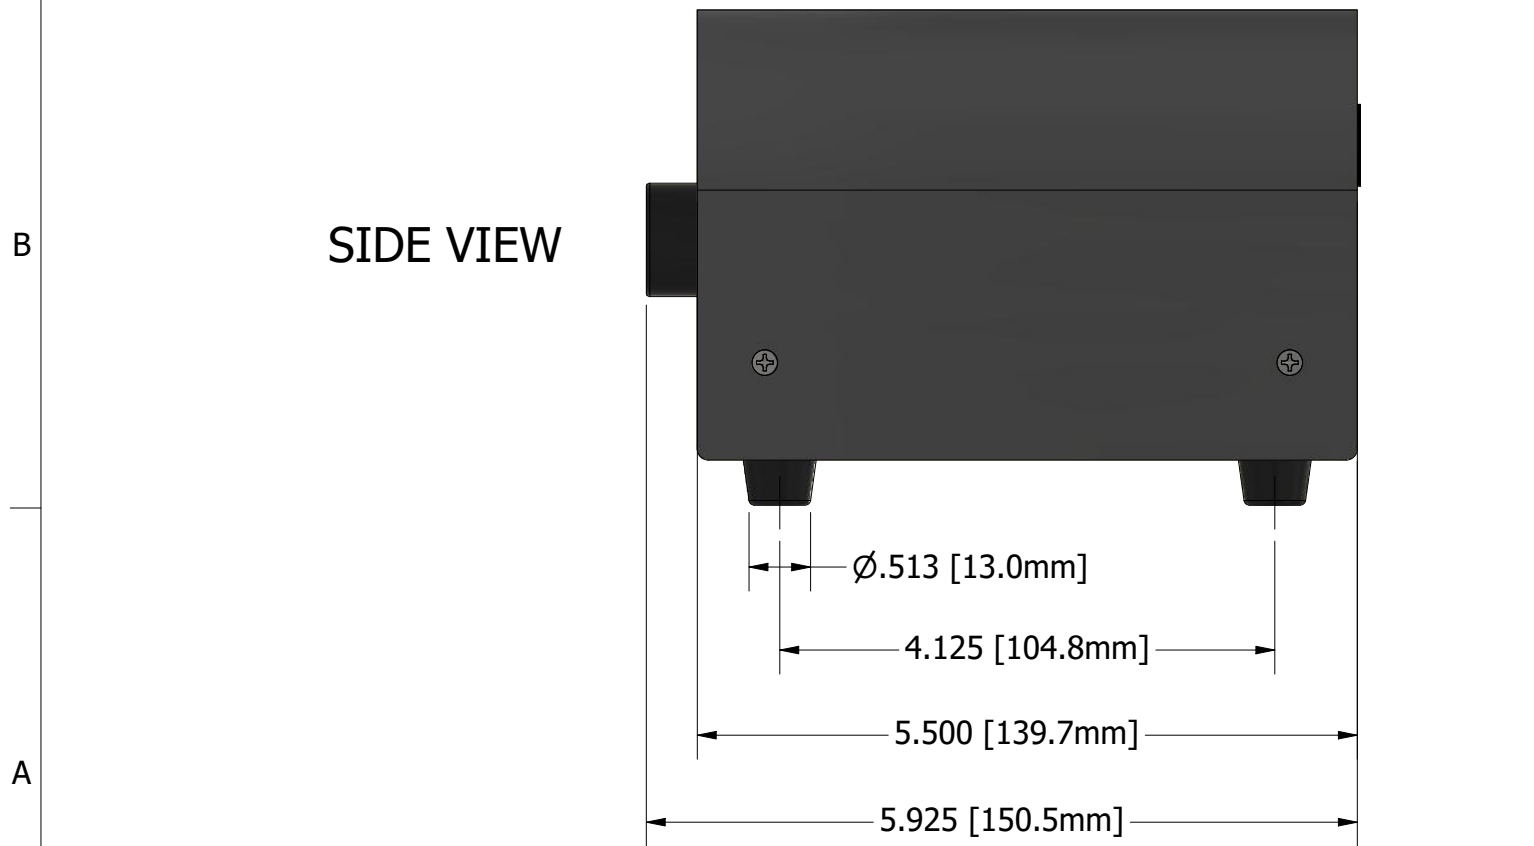

REVISION HISTORY			
REV	DESCRIPTION	DATE	APPROVED
1A	INITIAL RELEASE	1/15/2021	ENGINEERING
1B	SEE ENGINEERING	1/15/2021	ENGINEERING

DRAWN Matt Dabrowski email engineering@analytical-sales.com	1/15/2021	ANALYTICAL SALES & SERVICES, INC © 2021	
BREAK ALL EDGES		TITLE lumidoxII_controller_rev1b_PUBLIC	
Tolerance (Unless Noted): .XXX = ± .005 .XX = ± .015 Angular ± 2°		SIZE B	REV 1B
SCALE 5 : 8		SHEET 1 OF 1	