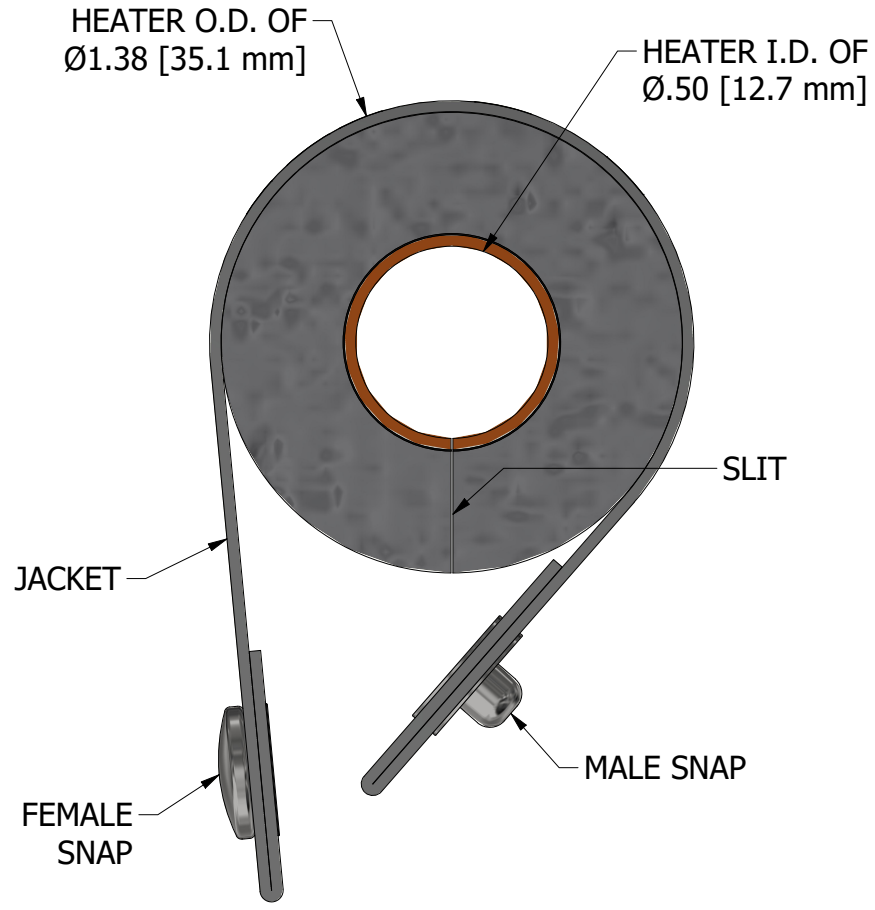

NOTES:

- 1. ELECTRICAL RATING:
VOLTS: 24
WATTS: 47
- 2. OPERATING TEMPERATURE RANGE:
5°C ABOVE AMBIENT TO 85°C

REVISION HISTORY			
REV	DESCRIPTION	DATE	APPROVED
1	INITIAL PUBLIC RELEASE	11/30/2023	ENGINEERING