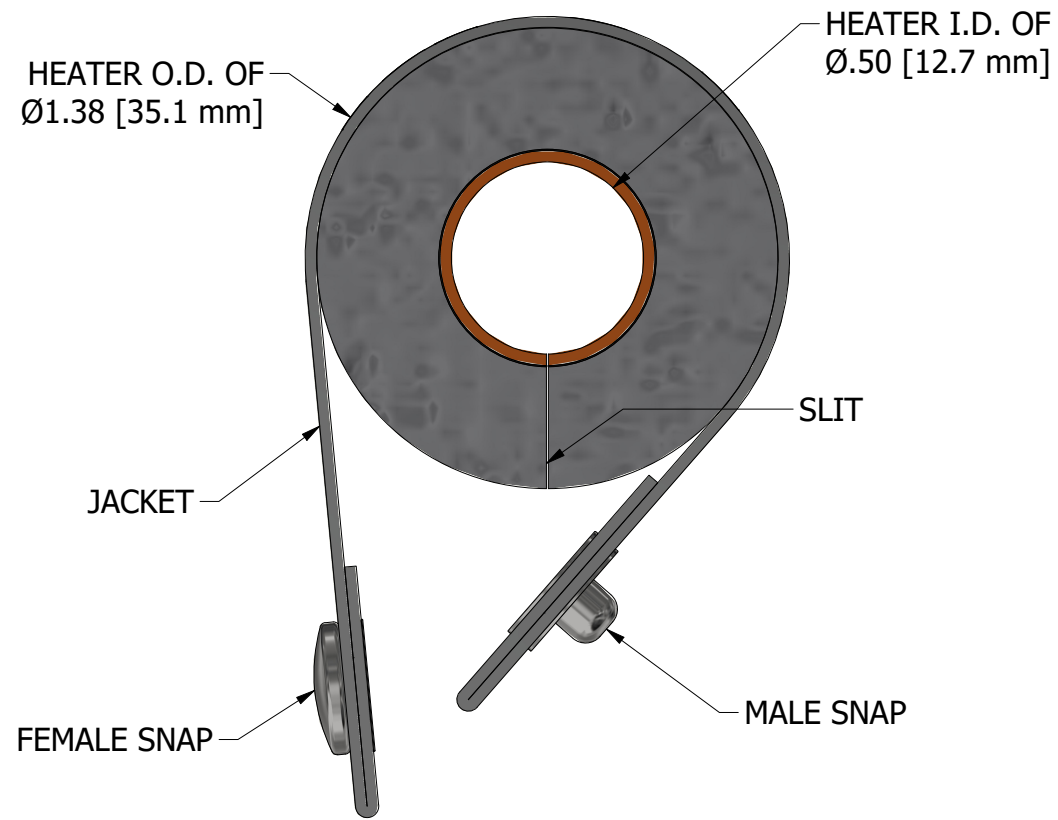

NOTES:

- 1. ELECTRICAL RATING:
VOLTS: 24
WATTS: 24
- 2. OPERATING TEMPERATURE RANGE:
5°C ABOVE AMBIENT TO 85°C

REVISION HISTORY			
REV	DESCRIPTION	DATE	APPROVED
1	INITIAL PUBLIC RELEASE	11/30/2023	ENGINEERING

END VIEW
SCALE 2 : 1

FRONT VIEW
SCALE 1 : 1

P

DRAWN Sebastian Sosa email engineering@analytical-sales.com	11/30/2023	ANALYTICAL SALES & SERVICES, INC © 2023	
DIMS IN INCH [MM]	TITLE HSI-10L_6in_Hot_Sleeve_rev1_PUBLIC		
	SIZE B		REV 1
	SCALE 3 : 4	SHEET 1 OF 1	