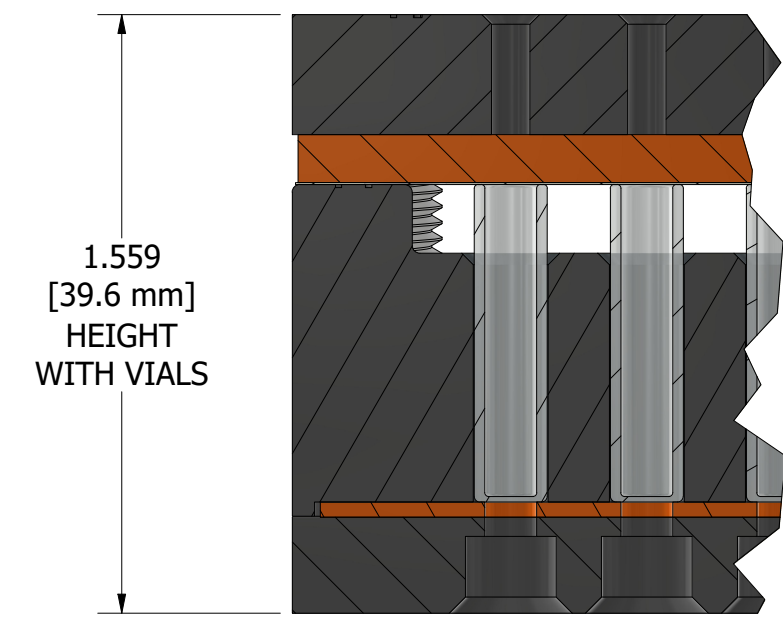

REVISION HISTORY			
REV	DESCRIPTION	DATE	APPROVED
1B	INITIAL RELEASE	1/31/2024	ENGINEERING

DETAIL A
SCALE 2 : 1

P

DRAWN SAS email engineering@analytical-sales.com	1/31/2024	ANALYTICAL SALES AND SERVICES, INC © 2024	
		TITLE 107240_rev1b_PUBLIC	
		SIZE B	REV 1B
		SCALE 1 : 1	SHEET 1 OF 1