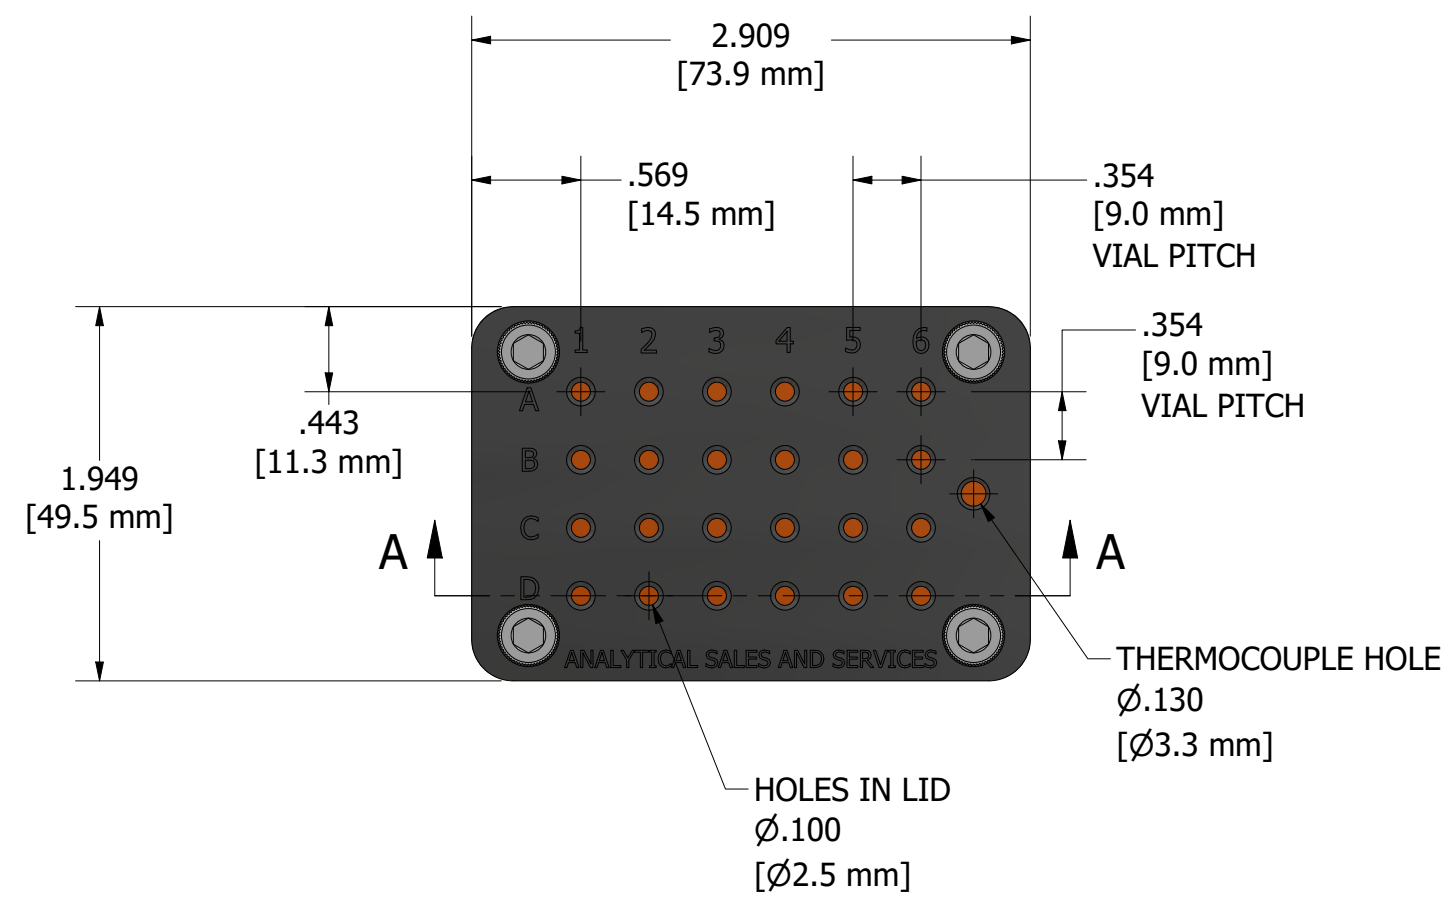

REVISION HISTORY			
REV	DESCRIPTION	DATE	APPROVED
1B	INITIAL RELEASE	1/31/2024	ENGINEERING

DETAIL A
SCALE 2 : 1

P

DRAWN SAS email engineering@analytical-sales.com	1/31/2024	ANALYTICAL SALES AND SERVICES, INC © 2024	
		TITLE 107240_rev1b_PUBLIC	
		SIZE B	REV 1B
		SCALE 1 : 1	SHEET 1 OF 1