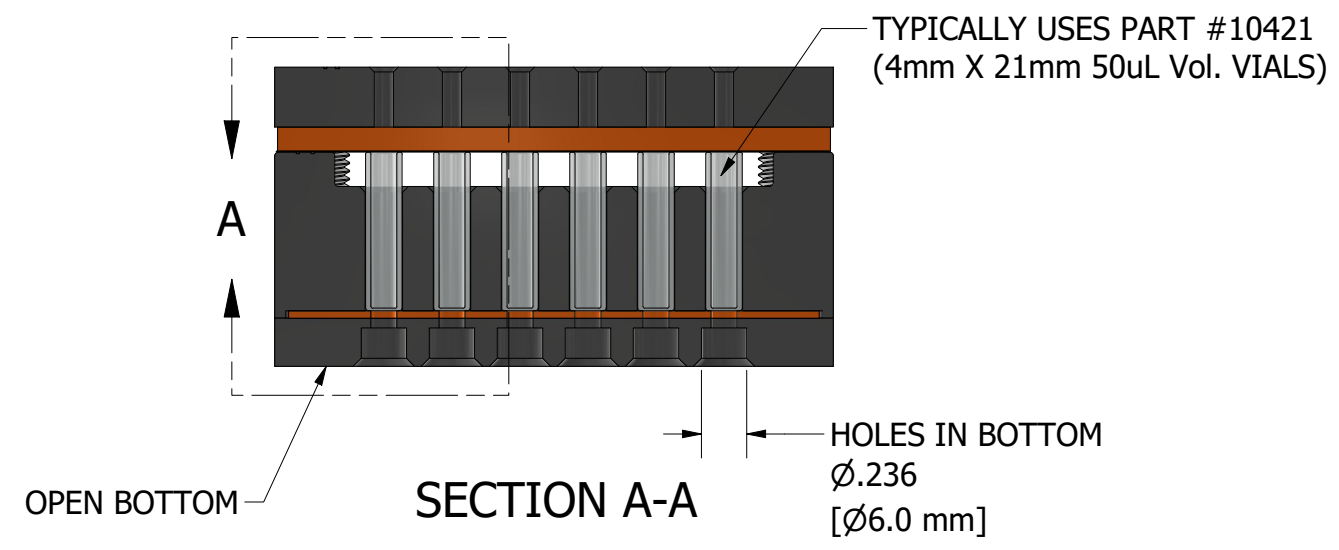

REVISION HISTORY			
REV	DESCRIPTION	DATE	APPROVED
1B	INITIAL RELEASE	1/31/2024	ENGINEERING

DETAIL A
SCALE 2 : 1

P

DRAWN SAS email engineering@analytical-sales.com	1/31/2024	ANALYTICAL SALES AND SERVICES, INC © 2024	
		TITLE 107240_rev1b_PUBLIC	
		SIZE B	REV 1B
		SCALE 1 : 1	SHEET 1 OF 1