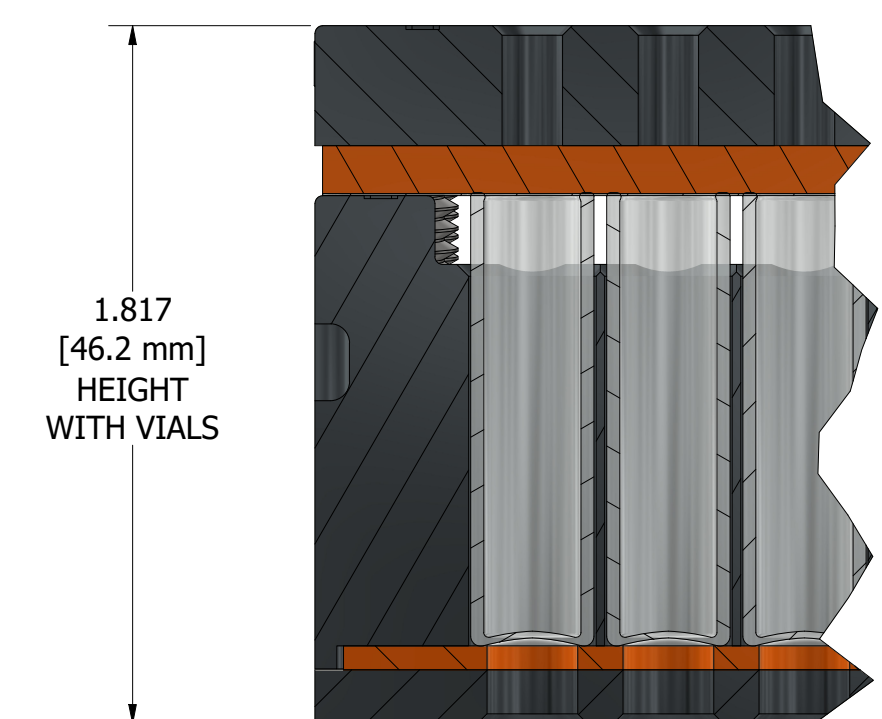

REVISION HISTORY			
REV	DESCRIPTION	DATE	APPROVED
2C	INITIAL RELEASE	12/13/2021	ENGINEERING
6D	ENGINEERING CHANGE	1/16/2024	ENGINEERING

DETAIL A  
SCALE 2 : 1

P

DRAWN SAS email engineering@analytical-sales.com	1/16/2024	<b>ANALYTICAL</b> SALES AND SERVICES, INC © 2024	
TITLE			
101960_rev6d_PUBLIC		SIZE B	REV 6D
SCALE 1 : 1		SHEET 1 OF 1	