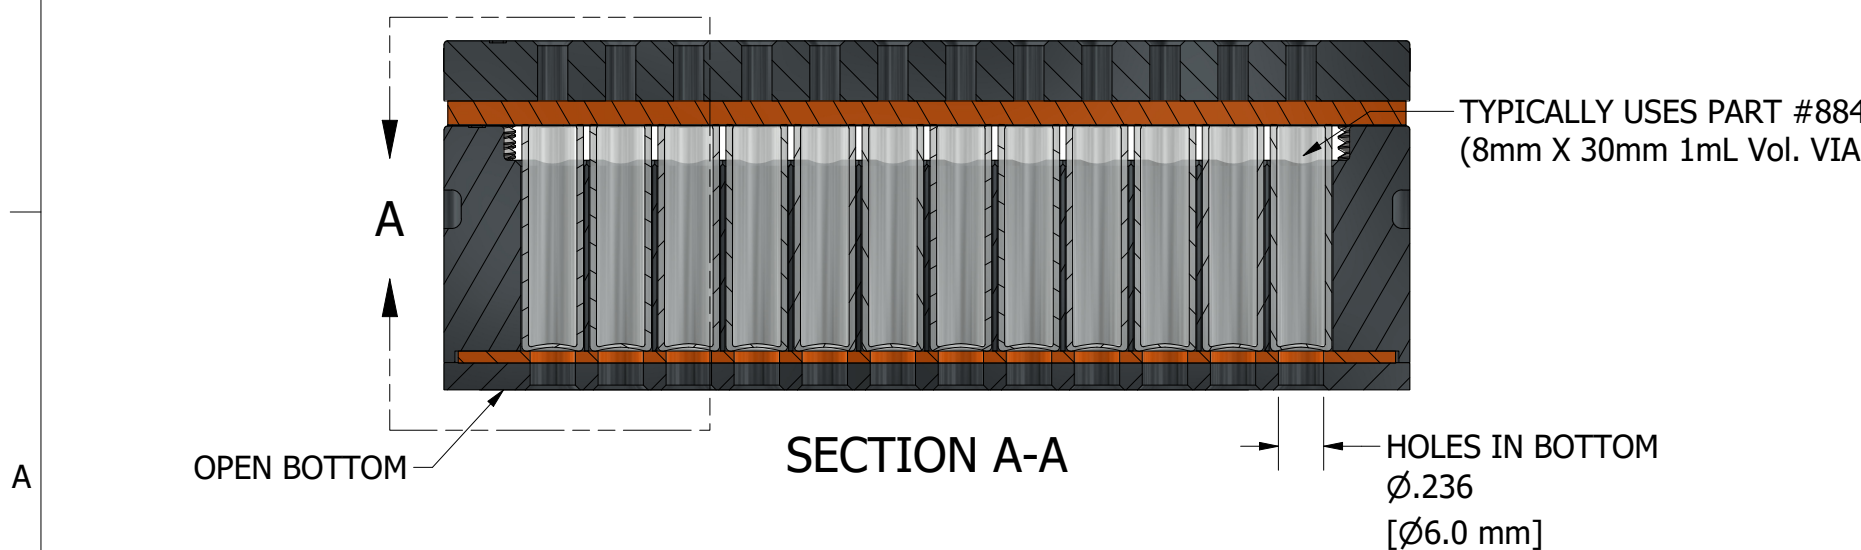

REVISION HISTORY			
REV	DESCRIPTION	DATE	APPROVED
2C	INITIAL RELEASE	12/13/2021	ENGINEERING
6D	ENGINEERING CHANGE	1/16/2024	ENGINEERING

DETAIL A  
SCALE 2 : 1

P

DRAWN SAS email engineering@analytical-sales.com	1/16/2024	<b>ANALYTICAL</b> SALES AND SERVICES, INC © 2024	
TITLE			
101960_rev6d_PUBLIC		SIZE B	REV 6D
SCALE 1 : 1		SHEET 1 OF 1	