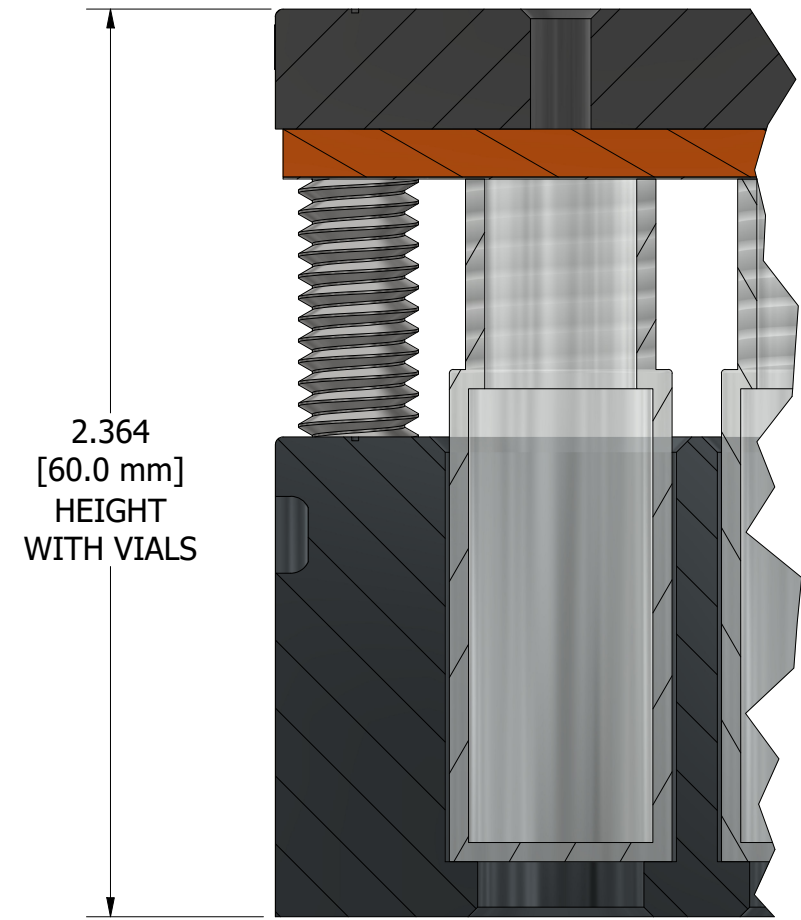

REVISION HISTORY			
REV	DESCRIPTION	DATE	APPROVED
1B	INITIAL RELEASE	1/5/2022	ENGINEERING
1E	ADDED HOLE DIMENSION	1/29/2024	ENGINEERING

DETAIL A  
SCALE 2 : 1

DRAWN SAS email engineering@analytical-sales.com	1/5/2022	<b>ANALYTICAL</b> SALES AND SERVICES, INC © 2024	
TITLE			
101240_rev1e_PUBLIC		SIZE B	REV 1E
SCALE 1 : 1		SHEET 1 OF 1	