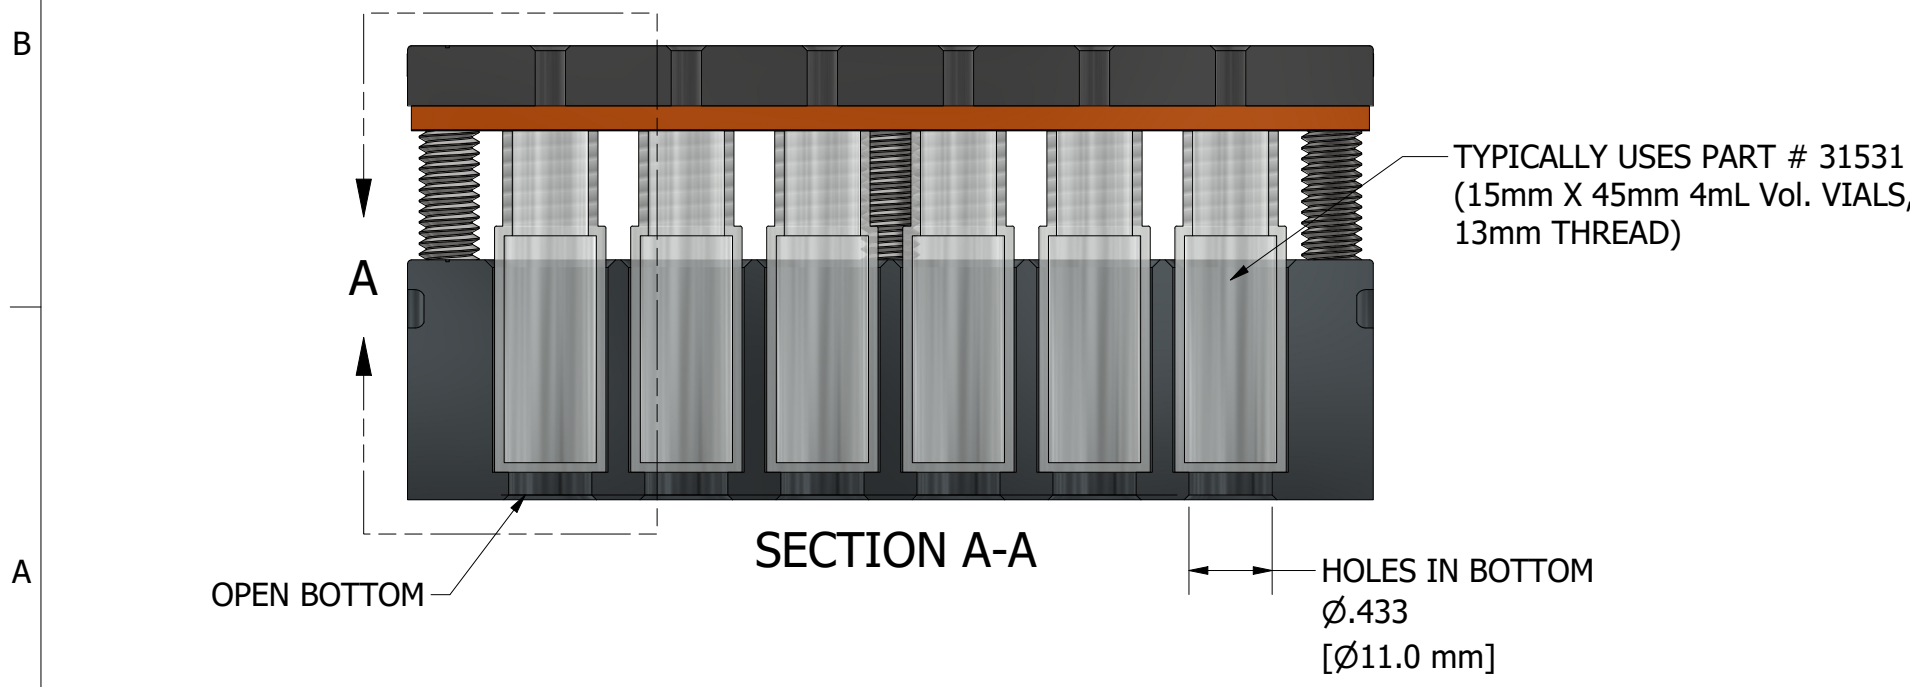

REVISION HISTORY			
REV	DESCRIPTION	DATE	APPROVED
1B	INITIAL RELEASE	1/5/2022	ENGINEERING
1E	ADDED HOLE DIMENSION	1/29/2024	ENGINEERING

DETAIL A  
SCALE 2 : 1

DRAWN SAS email engineering@analytical-sales.com	1/5/2022	<b>ANALYTICAL</b> SALES AND SERVICES, INC © 2024	
TITLE			
101240_rev1e_PUBLIC		SIZE B	REV 1E
SCALE 1 : 1		SHEET 1 OF 1	