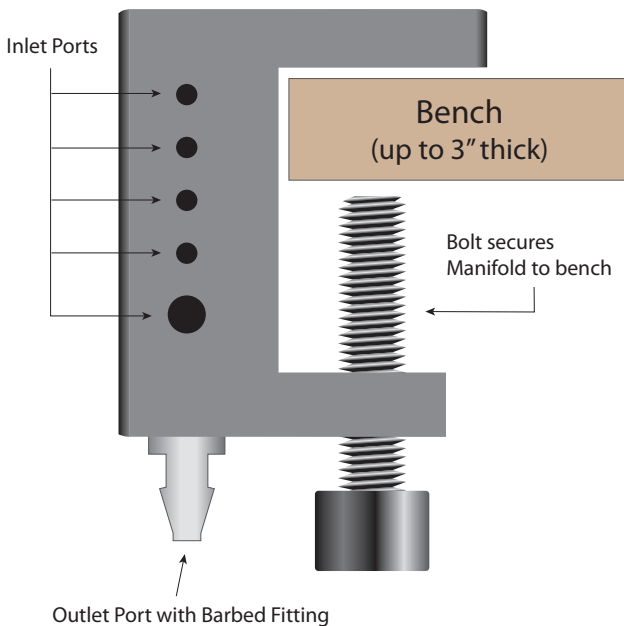

Keep your solvent waste lines neat and organized with our new Multi-Inlet Waste System Manifold!

- Made of durable chemical-resistant polypropylene
- Fits bench up to 3" thick
- Includes fittings and barbed adapters
- Other configurations available - call for details

For 1/16" or 2.5mm tubing, use these fittings (sold separately)

Cat. No.	Description	Qty
59249	PEEK™ One Piece Fitting (1/4-28) for 1/16" OD Tubing	Ea
59305X	Green Delrin Flangeless Male Nut, use with Ferrule (59353X)	10
59353X	ETFE Ferrule for 2.5mm OD Tubing	10

Plugs

Cat. No.	Description	Qty
CF5007	Plugs For 1/8" or 1/16" Ports, White PFA	10
CF5009	Plugs for 6.4mm ID Barbed Connector Port, PP	5

- Includes fittings for 1/8" tubing

Multi-Inlet Waste Manifold

Cat. No.	Description
MW0802	Canary-Safe Multi-Inlet Waste Manifold with 8 Standard Tubing Ports for 1/16" or 1/8" OD Tubing, 2 Ports for Barbed Adapter, and 1 Large Outlet. Includes 1/8" Fittings and Barbed Adapters

Other configurations available, see analytical-sales.com

For pricing, see analytical-sales.com

The Canary-Safe™ Multi-inlet Waste Manifold remediates these waste solvent situations:

Exhaust Filter Adapters for JustRite® Waste Containers