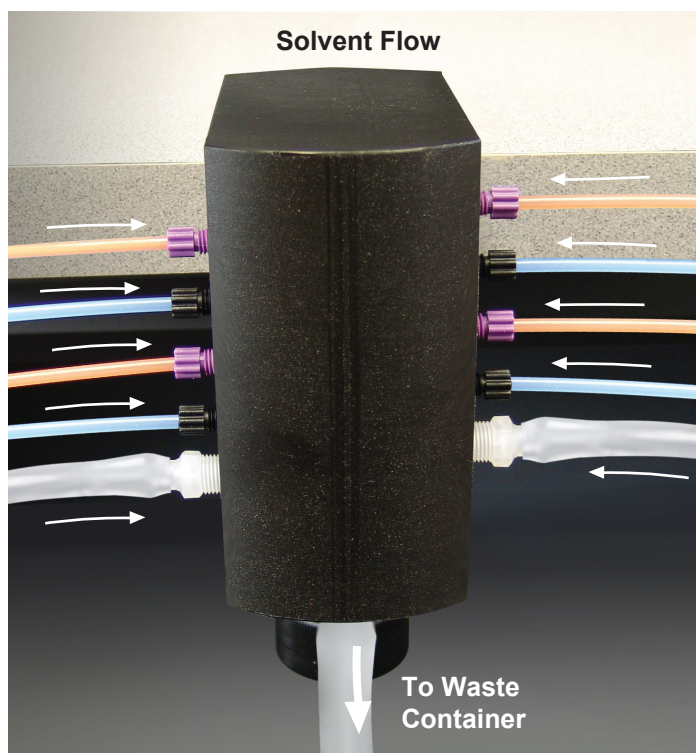

Keep your solvent waste lines neat and organized with our new Multi-Inlet Waste System Manifold!

- Made of durable chemical-resistant polypropylene
- Fits bench up to 3" thick
- Includes fittings and barbed adapters
- Other configurations available - call for details

For 1/16" or 2.5mm tubing, use these fittings (sold separately)

Cat. No.	Description	Qty
59249	PEEK™ One Piece Fitting (1/4-28) for 1/16" OD Tubing	Ea
59305X	Green Delrin Flangeless Male Nut, use with Ferrule (59353X)	10
59353X	ETFE Ferrule for 2.5mm OD Tubing	10

Plugs

Cat. No.	Description	Qty
CF5007	Plugs For 1/8" or 1/16" Ports, White PFA	10
CF5009	Plugs for 6.4mm ID Barbed Connector Port, PP	5

- Includes fittings for 1/8" tubing

Multi-Inlet Waste Manifold

Cat. No.	Description
MW0802	Canary-Safe Multi-Inlet Waste Manifold with 8 Standard Tubing Ports for 1/16" or 1/8" OD Tubing, 2 Ports for Barbed Adapter, and 1 Large Outlet. Includes 1/8" Fittings and Barbed Adapters

Other configurations available, see analytical-sales.com

For pricing, see analytical-sales.com

The Canary-Safe™ Multi-inlet Waste Manifold remediates these waste solvent situations:

Exhaust Filter Adapters for JustRite® Waste Containers