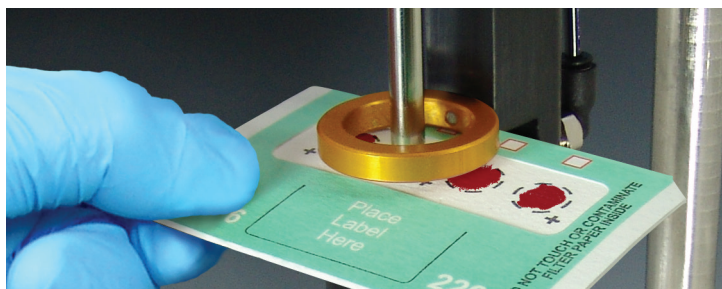

The DBS Punch eliminates hand fatigue and blistering from the use of hand-held manual card punches. It is a pneumatic foot-controlled "power" punch that increases speed and efficiency when loading dried blood spot samples into collection plates or tubes.

- Easy to Use - Foot Pedal Operation
- No Hand Fatigue or Blistering
- Reduces Processing Time
- Direct Insertion of Punched Disc into Collection Plate Well or Tube
- New, Better View of Punching Area
- 3mm, 4mm, 5mm and 6mm Punch Sizes Available

DBS Complete Systems

Includes Punch Pod Assembly, Base Stand with Shelf, Foot Pneumatics and Tubing

Cat. No.	Description	Qty
327300	3mm Dried Blood Spot Card Punch, Complete System	Each
327400	4mm Dried Blood Spot Card Punch, Complete System	Each
327500	5mm Dried Blood Spot Card Punch, Complete System	Each
327600	6mm Dried Blood Spot Card Punch, Complete System	Each