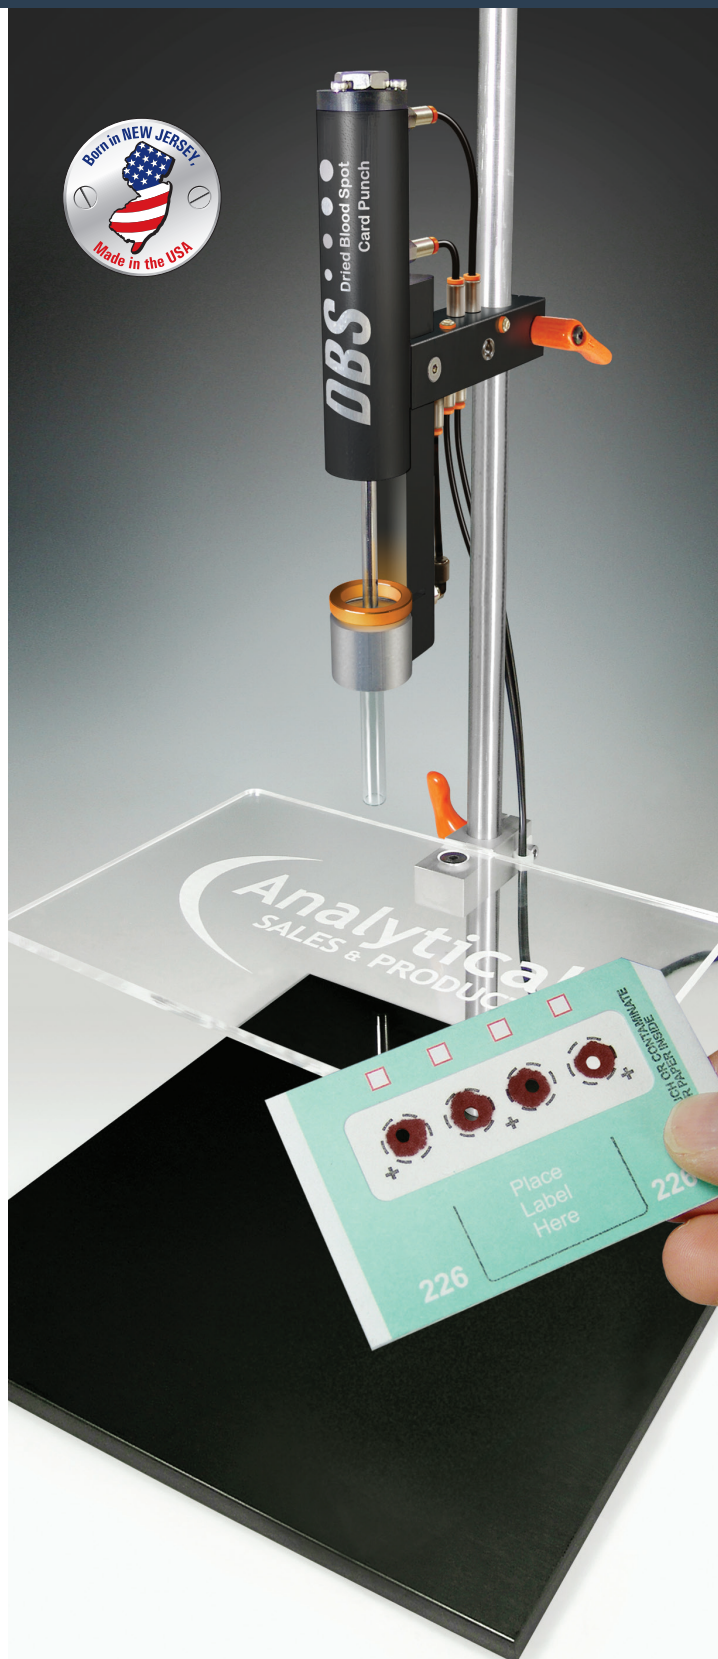

Replacement Pipettes

Cat. No.	Description	Qty
327888	Glass Pipette for DBS Punch	Each

Operation requires air supply, set between 90-110 psi.